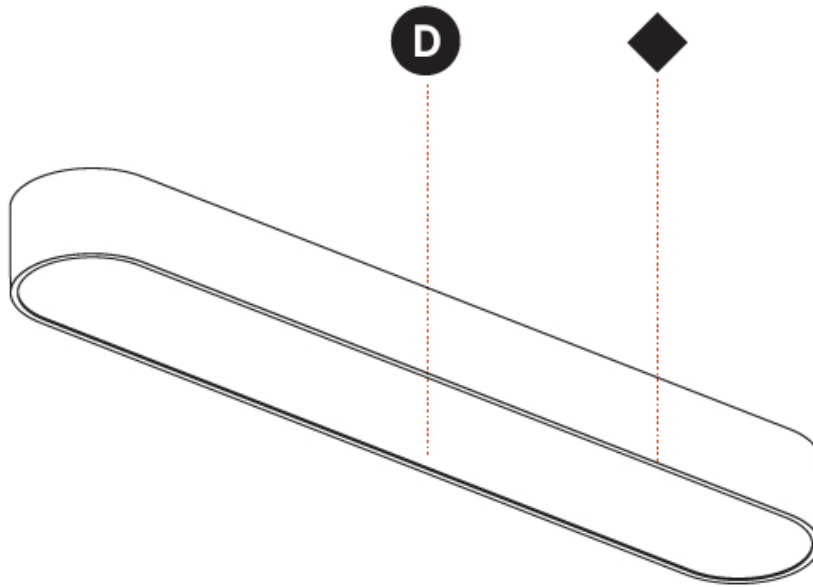

SMOOTHLINE SURFACE

A32970-

PROJECT

TYPE

SPECIFIER

QUANTITY

DATE

A